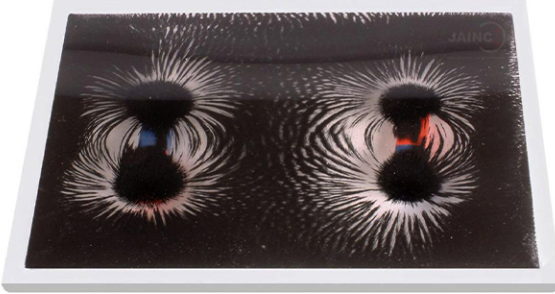

Product Code . JL-M-10574

Magnetic Pole Pattern

Description

When magnets are placed near the box, the shape of the magnetic field is clearly visible.

Iron filings in a clear liquid for demonstrating magnetic fields.

Supplied complete with magnets and instruction book.

Dimensions (L x W x D): 225 x 130 x 15mm.

Jain Scientific Suppliers,
Hargolal Road, Ambala Cantt, Haryana India
Direct Contact Details  +91-8569909696  Jaincolab@gmail.com
 www.jaincolab.in